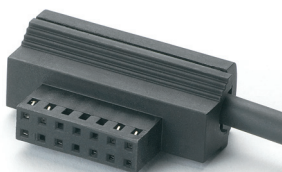

INFINITY FOOT CONTROLS

Customized Foot Controls Available.

IN-USB-1

Digital Foot Control with USB Computer plug.

IN-DB9

Foot Control with 9 pin Serial Port Computer plug.

IN-OS9

Foot Control with 9 pin Serial Port Computer plug for Olympus PC systems.

IN-BMG

Foot Control with 15 pin Game Port Computer plug.

IN-VIS

Three position Infinity Style Foot Control for VIS-160 Hands Free Dictation Station.

IN-557

Foot Control compatible to Dictaphone models using a 14 pin plug.

IN-585

Foot Control compatible to Dictaphone models ending in 40's & 50's using a modular telephone plug.