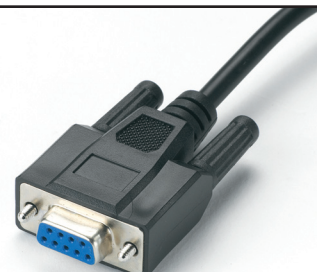

INFINITY FOOT CONTROLS

Customized Foot Controls Available.

IN-USB-1

Digital Foot Control with USB Computer plug.

IN-DB9

Foot Control with 9 pin Serial Port Computer plug.

IN-OS9

Foot Control with 9 pin Serial Port Computer plug for Olympus PC systems.

IN-BMG

Foot Control with 15 pin Game Port Computer plug.

IN-VIS

Three position Infinity Style Foot Control for VIS-160 Hands Free Dictation Station.

IN-557

Foot Control compatible to Dictaphone models using a 14 pin plug.

IN-585

Foot Control compatible to Dictaphone models ending in 40's & 50's using a modular telephone plug.