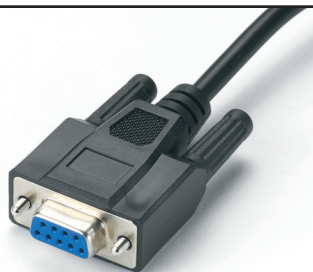

INFINITY FOOT CONTROLS

Customized Foot Controls Available.

IN-USB-1

Digital Foot Control with USB Computer plug.

IN-DB9

Foot Control with 9 pin Serial Port Computer plug.

IN-OS9

Foot Control with 9 pin Serial Port Computer plug for Olympus PC systems.

IN-BMG

Foot Control with 15 pin Game Port Computer plug.

IN-VIS

Three position Infinity Style Foot Control for VIS-160 Hands Free Dictation Station.

IN-557

Foot Control compatible to Dictaphone models using a 14 pin plug.

IN-585

Foot Control compatible to Dictaphone models ending in 40's & 50's using a modular telephone plug.